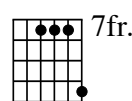

Gtr.

	10	9	7	7	10	9	7					5	5	7	8					
7													5							
0					0				0				5				5			

C7